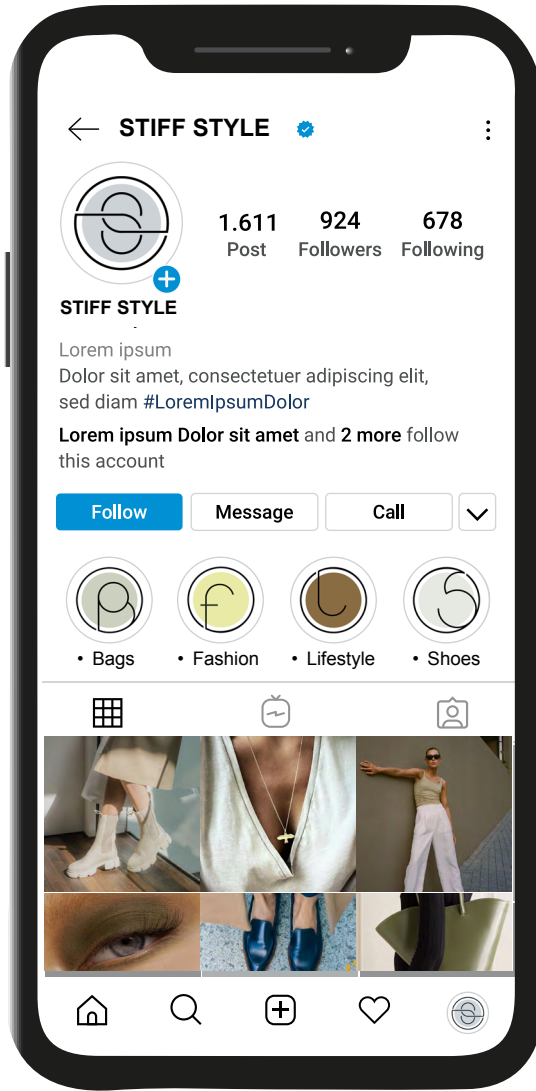

HEX #e5ebaa

Mellow

Logo varieties

---

STIFF STYLE

STIFF STYLE

STIFF STYLE

STIFF STYLE

Kleurcombinaties drukwerk

---

Bags

Fashion

Jewelry

Lifestyle

Shoes

Facebook Icon